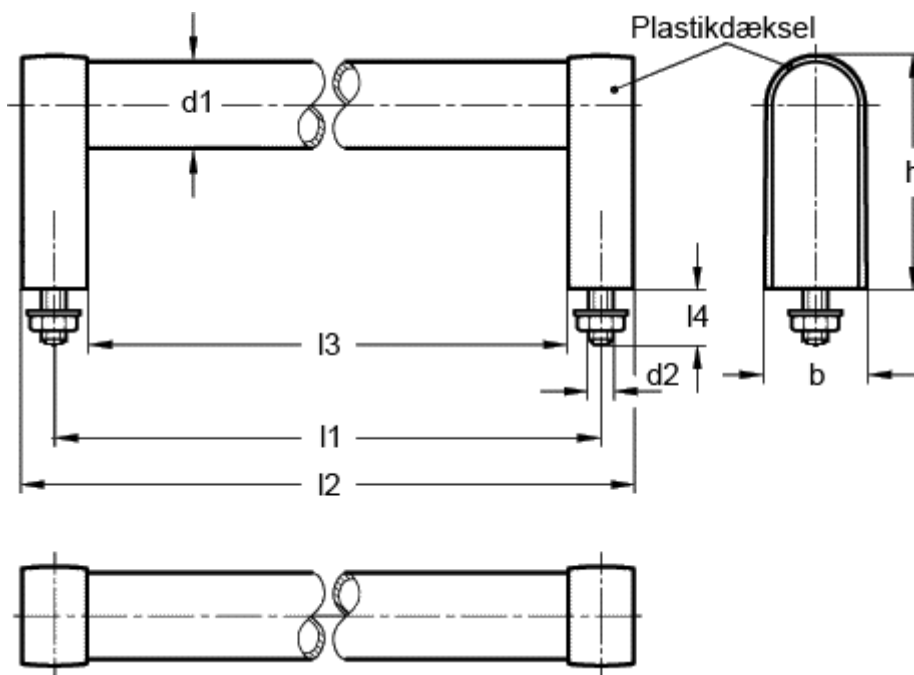

Article number: 20195500

Description: E+G System handle GN 669-28-500-B-EL

Measures

b	= 32
d1	= 28
d2	= M8
h appr.	= 60
l1	= 500
l2	= 520
l3	= 480
l4	= 20